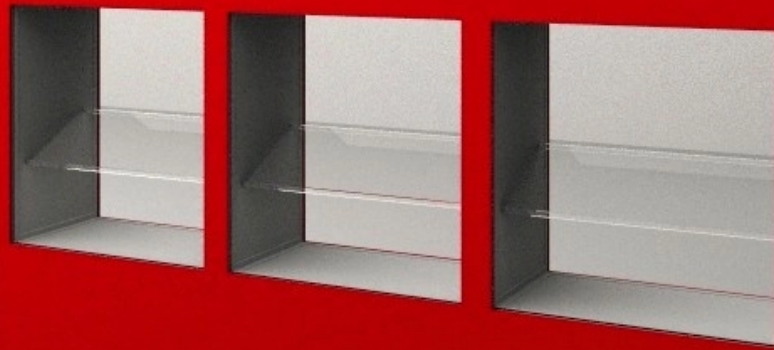

Internal Showcase

Banner
Your first choice in rollups & popups

BannerMate

Your first choice in rollups & popups

Carry bag
X1

Bottom panel
X1

Top panel
with light
X1

Side panel
X2

Middle shelf
X1

INTERNAL SHOWCASE

Packing Details

Item No.	Size (CM)	Packing (PC/CTN)	Ctn Size (CM)	Meas.(CBM)	G.W.(KGS)
A111253144	70×70×34	1	73×38×15	0.042	8.8