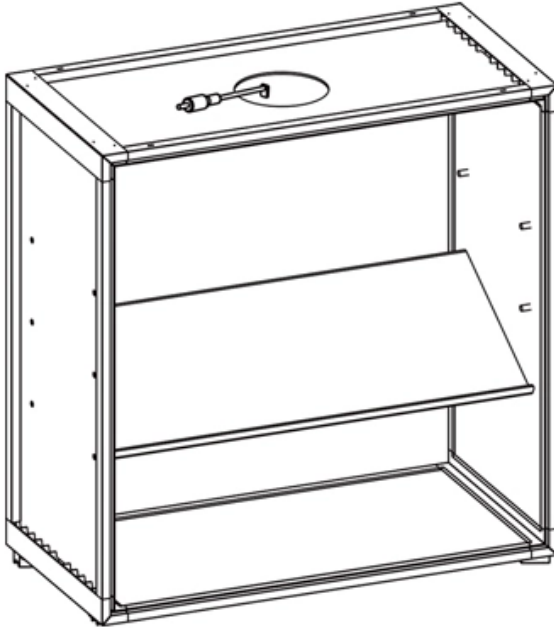

Internal Showcase

Banner
Your first choice in rollups & popups

BannerMate

Your first choice in rollups & popups

Carry bag
X1

Bottom panel
X1

Top panel
with light
X1

Side panel
X2

Middle shelf
X1

INTERNAL SHOWCASE

Packing Details

Item No.	Size (CM)	Packing (PC/CTN)	Ctn Size (CM)	Meas.(CBM)	G.W.(KGS)
A111253144	70×70×34	1	73×38×15	0.042	8.8