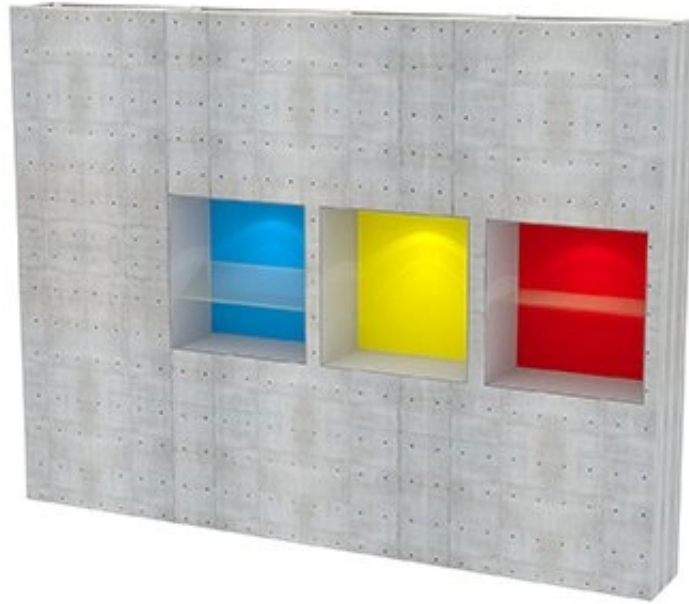

Internal Showcase

Banner
Your first choice in rollups & popups

BannerMate

Your first choice in rollups & popups

Carry bag
X1

Bottom panel
X1

Top panel
with light
X1

Side panel
X2

Middle shelf
X1

INTERNAL SHOWCASE

Packing Details

Item No.	Size (CM)	Packing (PC/CTN)	Ctn Size (CM)	Meas.(CBM)	G.W.(KGS)
A111253144	70×70×34	1	73×38×15	0.042	8.8