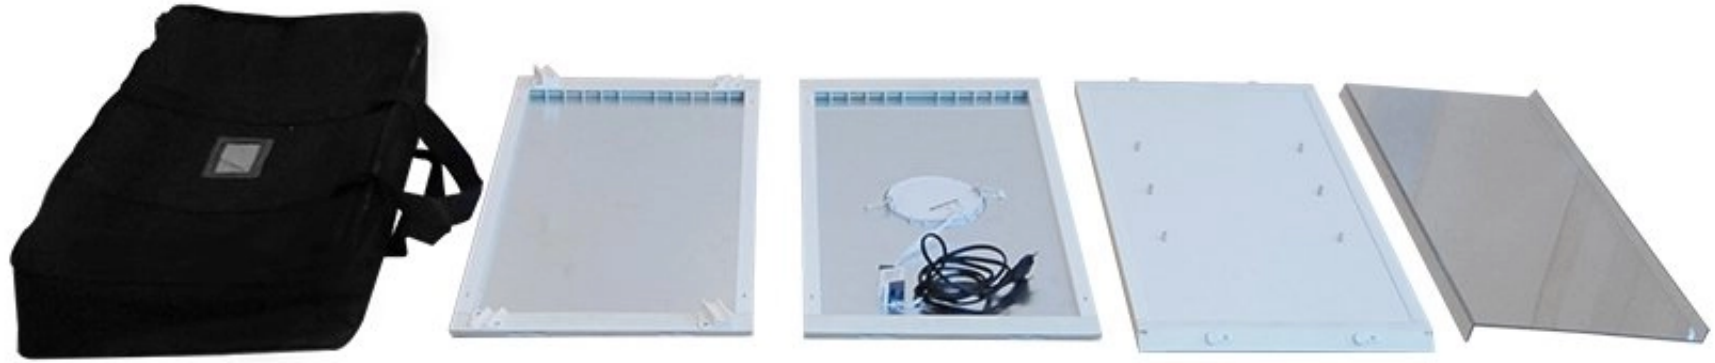

Internal Showcase

Banner
Your first choice in rollups & popups

BannerMate

Your first choice in rollups & popups

Carry bag
X1

Bottom panel
X1

Top panel
with light
X1

Side panel
X2

Middle shelf
X1

INTERNAL SHOWCASE

Packing Details

Item No.	Size (CM)	Packing (PC/CTN)	Ctn Size (CM)	Meas.(CBM)	G.W.(KGS)
A111253144	70×70×34	1	73×38×15	0.042	8.8