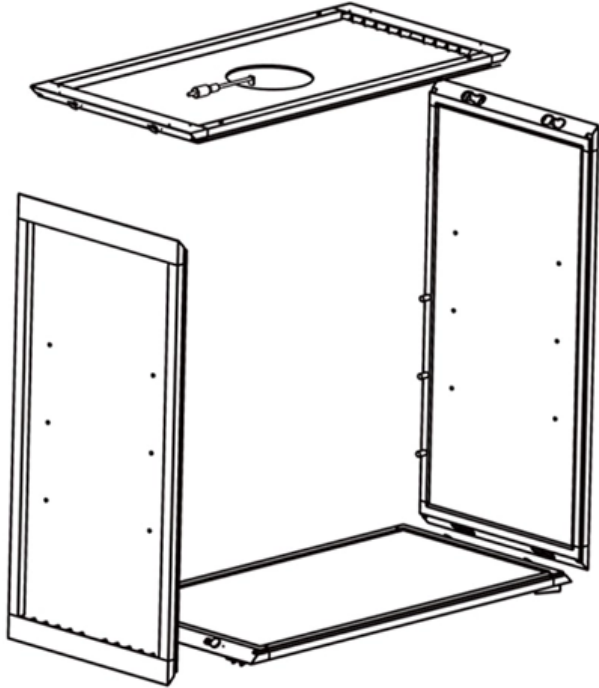

Internal Showcase

Banner
Your first choice in rollups & popups

BannerMate

Your first choice in rollups & popups

Carry bag
X1

Bottom panel
X1

Top panel
with light
X1

Side panel
X2

Middle shelf
X1

INTERNAL SHOWCASE

Packing Details

Item No.	Size (CM)	Packing (PC/CTN)	Ctn Size (CM)	Meas.(CBM)	G.W.(KGS)
A111253144	70×70×34	1	73×38×15	0.042	8.8